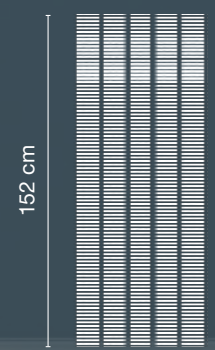

Roll width

152 cm

Transparents lines
2cm

**Stripes :4.5cm
Gaps: 1 cm**

endless
possibilities
GROUP

INT 435

Roll width

152 cm

Stripes :4.5cm
Gaps: 1 cm

endless possibilities
GROUP

INT 570

Roll width

Strips between 0.5 cm and 15 cm

Gaps between 1.1 and 1.8 cm

endless
possibilities
GROUP

INT 610

Roll width

Stripes 0,8cm
Gaps: 0,1cm

endless possibilities
GROUP

INT 880

Roll width

152 cm

endless
possibilities
GROUP

INT 860

Roll width

152 cm

endless
possibilities
GROUP

INT 276

Roll width

endless possibilities

INT 270

Roll width